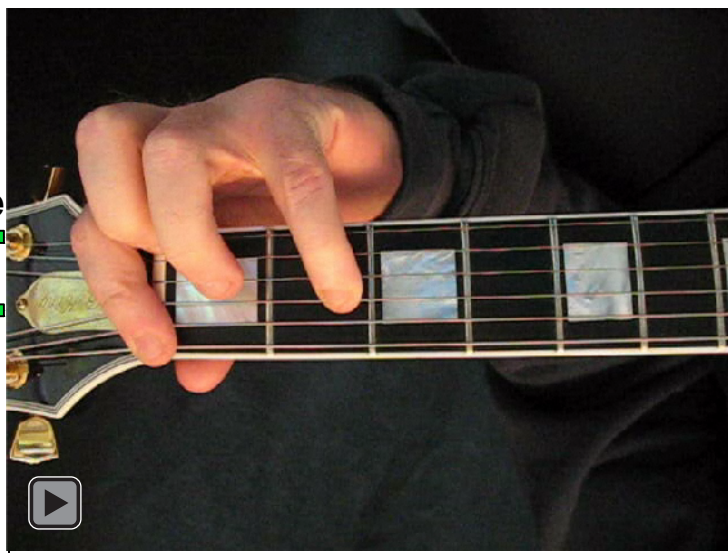

E phrygian mode

EDCAG
octaves
(box shapes)

E phrygian mode
SEMITONOMETER

BOX SHAPE

NOTE NAMES

FINGERING

INTERVALS

www.cagedoctaves.com

Zon Brookes

6Em4Em1 - E phrygian mode box shape

Standard tuning

www.cagedoctaves.com/blogozon105.html

ENTIRE FINGERBOARD NOTE NAMES

ENTIRE FINGERBOARD INTERVALS