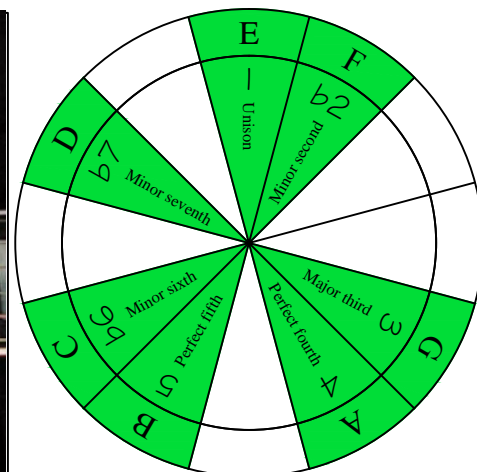

E phrygian mode

EDCAG
octaves
(box shapes)

E phrygian mode
SEMITONOMETER

BOX SHAPE

NOTE NAMES

FINGERING

INTERVALS

www.cagedoctaves.com

Zon Brookes

6Em4Em1 - E phrygian mode box shape

Standard tuning

www.cagedoctaves.com/blogozon105.html

ENTIRE FINGERBOARD NOTE NAMES

ENTIRE FINGERBOARD INTERVALS