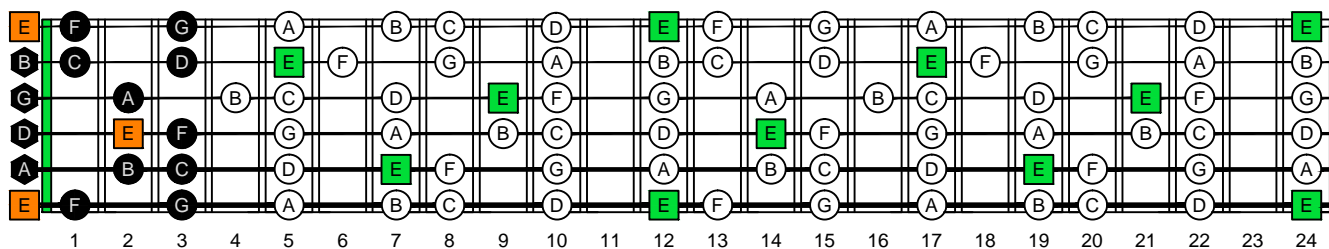

Zon Brookes

6Em4Em1 - E phrygian mode box shape

Standard tuning

www.cagedoctaves.com/blogozon105.html

ENTIRE FINGERBOARD NOTE NAMES

ENTIRE FINGERBOARD INTERVALS